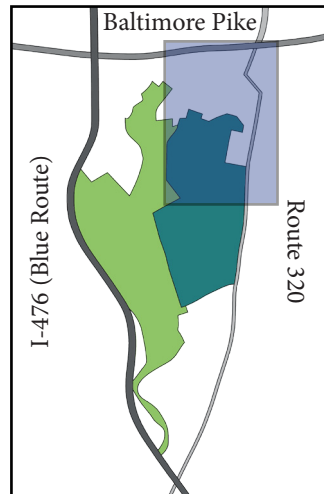

THE SCOTT ARBORETUM OF SWARTHMORE COLLEGE

Visitor Parking:

Monday-Friday, 7:00 am - 3:30 pm:

- **(A)** On-street Parking (one side of the street only):
  Cedar Lane   Elm Avenue   Walnut Lane   Ogden Avenue
- **(B)** Scott Arboretum Parking Lot:
  Parking also available on one side of College Avenue
- **(C)** Benjamin West Parking Lot
  3 Hour parking limit

All other times visitors may park in any parking lot on campus.

Thank you for visiting the Scott Arboretum of Swarthmore College, where we are committed to implementing a sustainable parking and transportation program--one that avoids, as much as possible, building new parking structures on existing green space. To do this, we need to better understand our parking demand.

The Arboretum grounds are open every day dawn to dusk; admission is free. The Arboretum Offices are open Monday through Friday, 8:30 am to noon and 1:00 to 4:30 pm.

For more information, please call the Arboretum Offices at 610-328-8025 during business hours or visit our website anytime at www.scottarboretum.org.