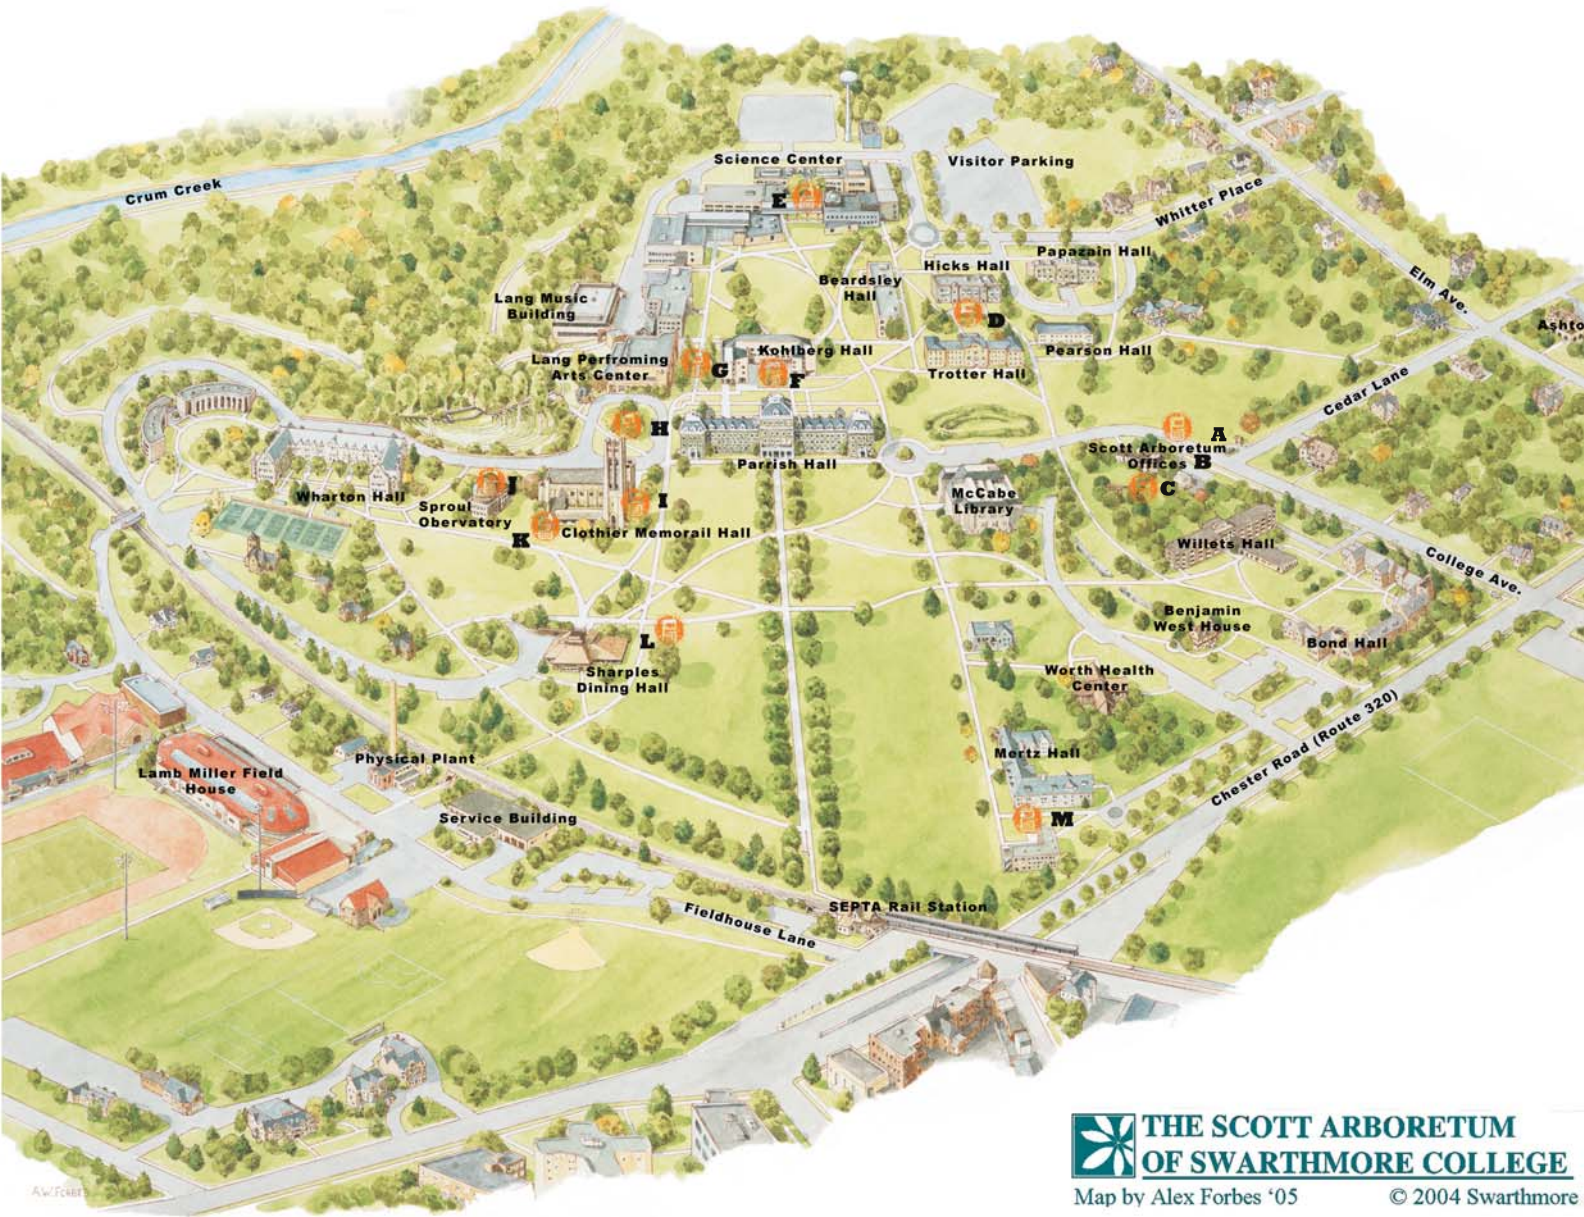

Delivered by Guide by Cell 

Please turn your Cell Phone ON cell phone audio guide

2009 Plant Sale Tour
Look for 
Call 610-717-5597
Listen to Tour

 THE SCOTT ARBORETUM
OF SWARTHMORE COLLEGE

2009 Plant Sale Audio Tour

- A. Swarthmore College Entrance Rock
- B. Scott Arboretum Entrance Garden
- C. Terry Shane Teaching Garden
- D. John W. Nason Garden
- E. Harry Wood Garden
- F. Cosby Courtyard
- G. Metasequoia Allee
- H. Parrish West Circle
- I. Clothier Memorial Hall
- J. Sproul Observatory
- K. Tree Peony Collection
- L. Sharples Dining Hall
- M. David Kemp Residence Hall